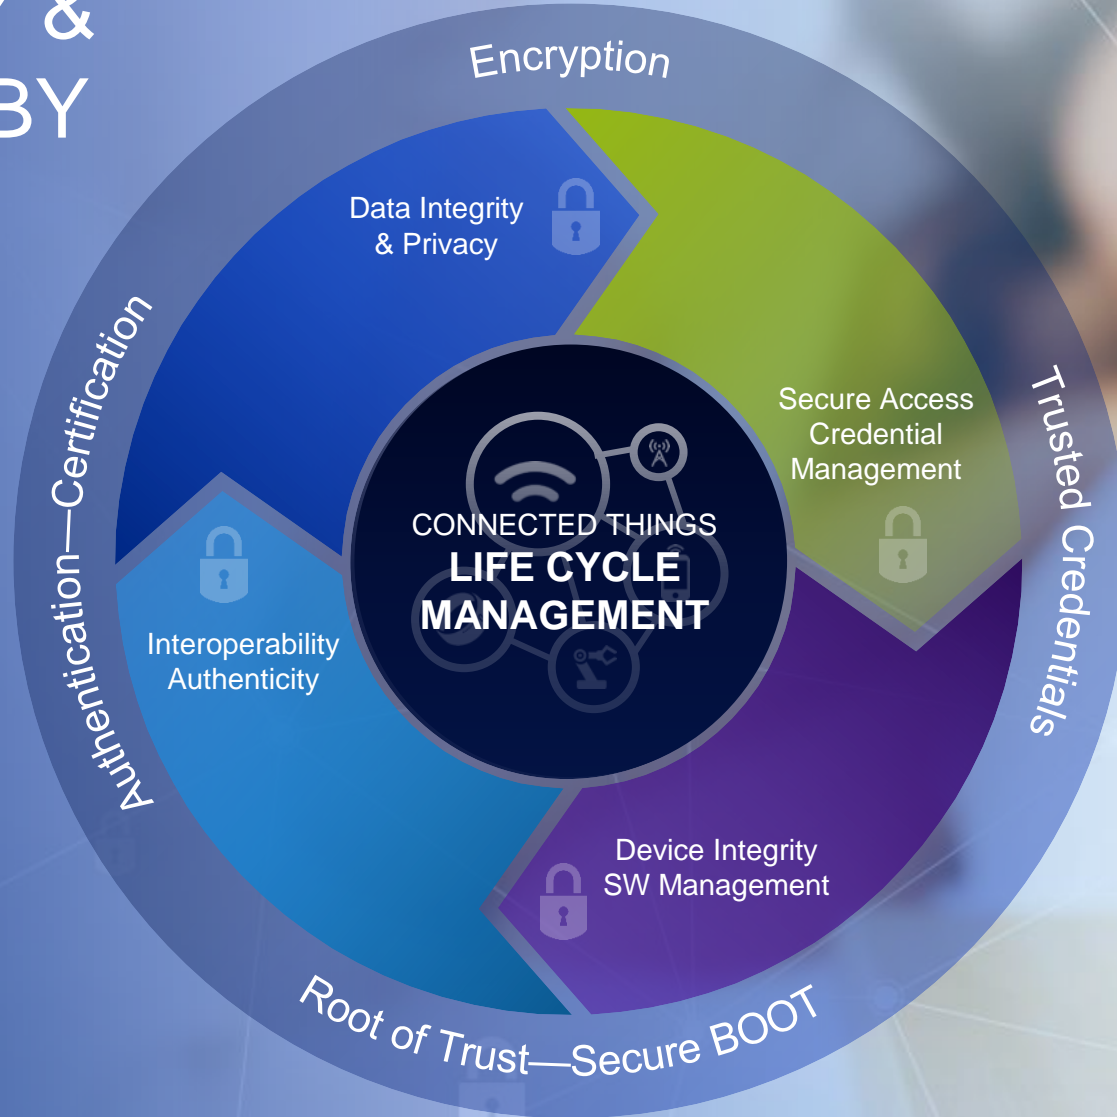

SECURITY 2.0 BUILT INTO EVERYTHING WE DO

SECURITY & PRIVACY BY DESIGN